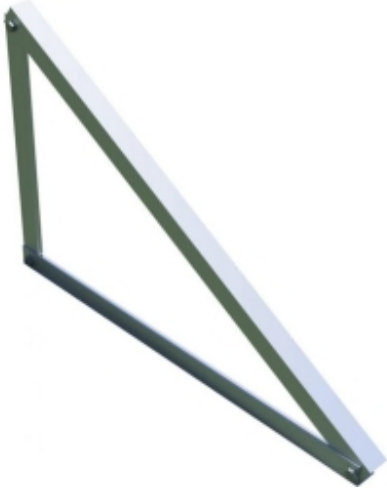

Mounting Triangle (complete set) level 15°

Product code: K.40x40.35

Mounting Triangle (complete set) level 15° is a solid and reliable solution for installing photovoltaic panels, designed specifically to set at a 15-degree angle. Ideal for installations on flat roofs. Made from high-quality materials, it guarantees durability and resistance to weather conditions. Easy to install, the 15° mounting triangle is an excellent choice for both residential and commercial photovoltaic installations.

Product variants

Index	Price
Mounting Triangle (complete set) level 15° K.40x40.35	Product prices only visible after login. If you do not have an account, please register.

Product description

Mounting Triangle (complete set) level 15° is a solid and reliable solution for installing photovoltaic panels, designed specifically to set at a 15-degree angle. Ideal for installations on flat roofs. Made from high-quality materials, it guarantees durability and resistance to weather conditions. Easy to install, the 15° mounting triangle is an excellent choice for both residential and commercial photovoltaic installations.