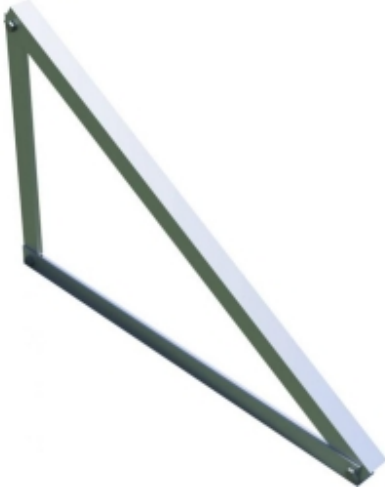

## Mounting Triangle (complete set) level 15°

Product code: K.40x40.35

Mounting Triangle (complete set) level 15° is a solid and reliable solution for installing photovoltaic panels, designed specifically to set at a 15-degree angle. Ideal for installations on flat roofs. Made from high-quality materials, it guarantees durability and resistance to weather conditions. Easy to install, the 15° mounting triangle is an excellent choice for both residential and commercial photovoltaic installations.

## Product variants

Index	Price
<b>Mounting Triangle (complete set) level 15°</b> K.40x40.35	Product prices only visible after login. If you do not have an account, please register.

## Product description

Mounting Triangle (complete set) level 15° is a solid and reliable solution for installing photovoltaic panels, designed specifically to set at a 15-degree angle. Ideal for installations on flat roofs. Made from high-quality materials, it guarantees durability and resistance to weather conditions. Easy to install, the 15° mounting triangle is an excellent choice for both residential and commercial photovoltaic installations.