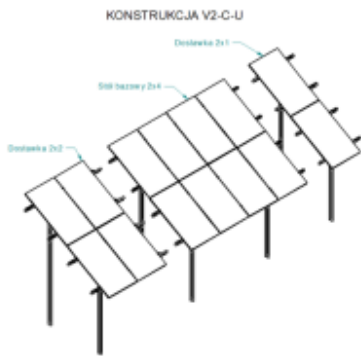

Stalex Dual-Support Ground Structure - V2-C-U 2v2 (Extension for 4 modules)

Product code: **KW.Stalex.uniwersalne.v2-c-u.2v2(1)**

The Stalex Dual-Support Ground Structure – 2Vx2 Extension is a robust and versatile mounting system designed as an extension for an existing 2x4 system. It allows for the addition of extra photovoltaic modules, providing flexibility and ease of installation.

Product variants

Index	Price
Stalex Dual-Support Ground Structure - V2-C-U 2v2 (Extension for 4 modules) KW.Stalex.uniwersalne.v2-c-u.2v2(1)	Product prices only visible after login. If you do not have an account, please register.

Product description

The Stalex Dual-Support Ground Structure – 2Vx2 Extension is a robust and versatile mounting system designed as an extension for an existing 2x4 system. It allows for the addition of extra photovoltaic modules, providing flexibility and ease of installation.