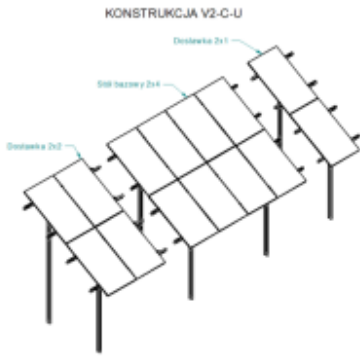

Stalex Dual-Support Ground Structure - V2-C-U 2v2 (Extension for 4 modules)

Product code: **KW.Stalex.uniwersalne.v2-c-u.2v2(1)**

The Stalex Dual-Support Ground Structure - 2Vx2 Extension is a robust and versatile mounting system designed as an extension for an existing 2x4 system. It allows for the addition of extra photovoltaic modules, providing flexibility and ease of installation.

Product variants

Index	Price
Stalex Dual-Support Ground Structure - V2-C-U 2v2 (Extension for 4 modules) KW.Stalex.uniwersalne.v2-c-u.2v2(1)	Product prices only visible after login. If you do not have an account, please register.

Product description

The Stalex Dual-Support Ground Structure - 2Vx2 Extension is a robust and versatile mounting system designed as an extension for an existing 2x4 system. It allows for the addition of extra photovoltaic modules, providing flexibility and ease of installation.