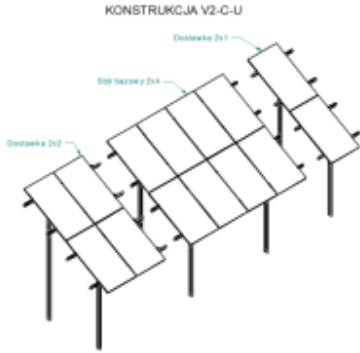

Stalex Dual-Support Ground Structure - V2-C-U 2v2 (Extension for 4 modules)

Product code: **KW.Stalex.uniwersalne.v2-c-u.2v2(1)**

The Stalex Dual-Support Ground Structure – 2Vx2 Extension is a robust and versatile mounting system designed as an extension for an existing 2x4 system. It allows for the addition of extra photovoltaic modules, providing flexibility and ease of installation.

Product variants

Index	Price
Stalex Dual-Support Ground Structure - V2-C-U 2v2 (Extension for 4 modules) KW.Stalex.uniwersalne.v2-c-u.2v2(1)	Product prices only visible after login. If you do not have an account, please register.

Product description

The Stalex Dual-Support Ground Structure – 2Vx2 Extension is a robust and versatile mounting system designed as an extension for an existing 2x4 system. It allows for the addition of extra photovoltaic modules, providing flexibility and ease of installation.