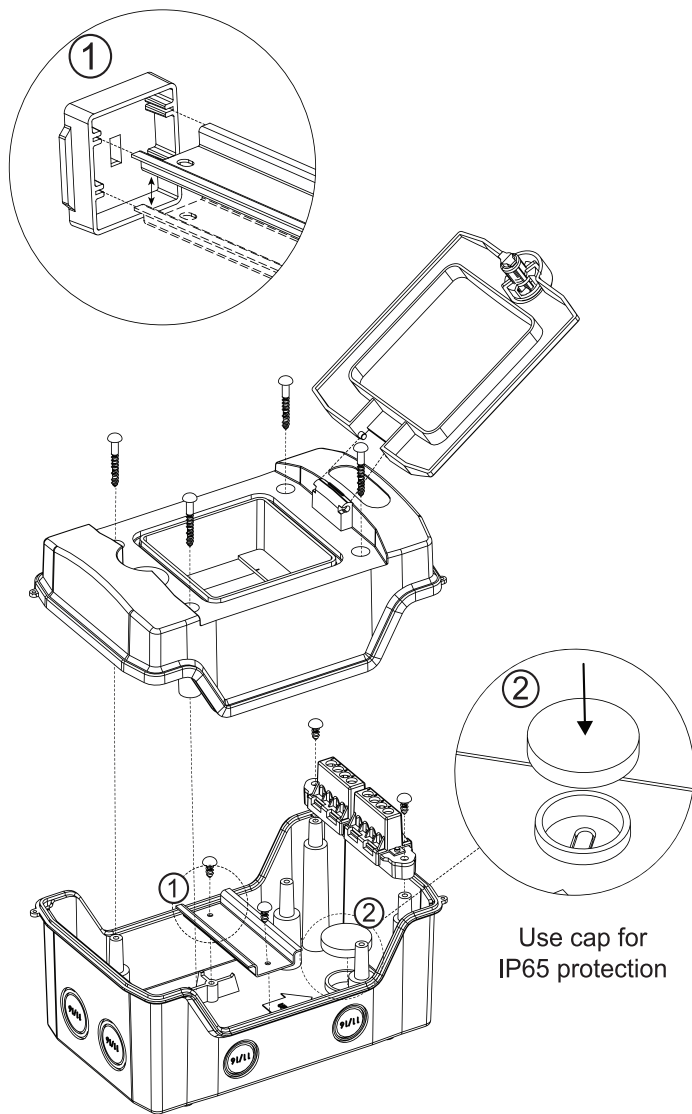

Upozorenje: Montažu izvodi samo stručno lice

A

B

C

	A	B	C	D	E	F	P _{de}	Static load
PHS 4T	201mm	128mm	120mm	-	-	140mm	10W	0.65kg
PHS 6T	201mm	165mm	118mm	-	63mm	140mm	10W	0.98kg
PHS 8T	201mm	202mm	120mm	-	100mm	140mm	13W	1.30kg
PHS 12T	259mm	319mm	144mm	-	210mm	130mm	16W	1.95kg
PHS 18T	259mm	428mm	144mm	-	259mm	130mm	20W	2.93kg
PHS 24T	384mm	319mm	144mm	125mm	210mm	255mm	24W	1.95kg
PHS 36T	535mm	319mm	144mm	125mm	210mm	380mm	26W	1.95kg
PHS 48T	664mm	319mm	144mm	125mm	210mm	505mm	28W	1.95kg