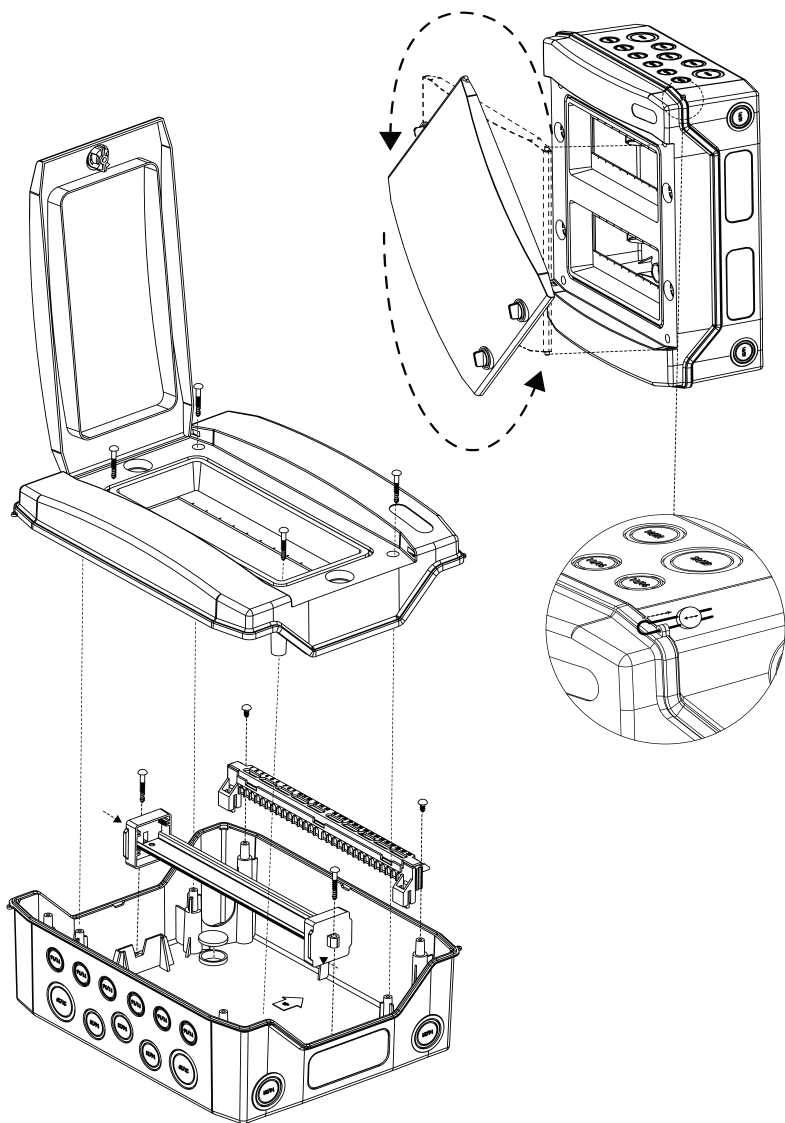

Upozorenje: Montažu izvodi samo stručno lice

A

B

C

	A	B	C	D	E	F	P _{de}	Static load
PHS 4T	201mm	128mm	120mm	-	-	140mm	10W	0.65kg
PHS 6T	201mm	165mm	118mm	-	63mm	140mm	10W	0.98kg
PHS 8T	201mm	202mm	120mm	-	100mm	140mm	13W	1.30kg
PHS 12T	259mm	319mm	144mm	-	210mm	130mm	16W	1.95kg
PHS 18T	259mm	428mm	144mm	-	259mm	130mm	20W	2.93kg
PHS 24T	384mm	319mm	144mm	125mm	210mm	255mm	24W	1.95kg
PHS 36T	535mm	319mm	144mm	125mm	210mm	380mm	26W	1.95kg
PHS 48T	664mm	319mm	144mm	125mm	210mm	505mm	28W	1.95kg