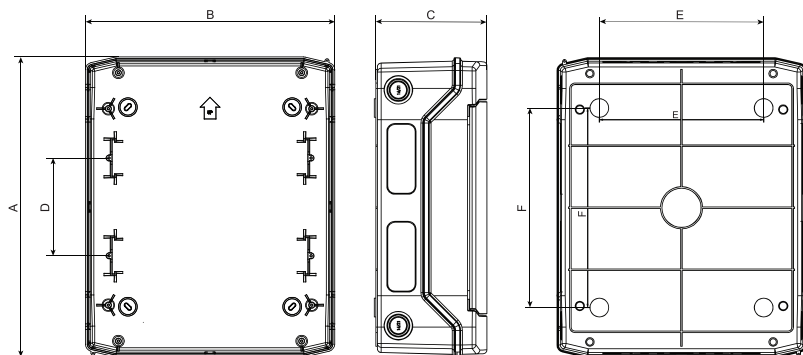

Upozorenje: Montažu izvodi samo stručno lice

A

B

C

	A	B	C	D	E	F	P _{de}	Static load
PHS 4T	201mm	128mm	120mm	-	-	140mm	10W	0.65kg
PHS 6T	201mm	165mm	118mm	-	63mm	140mm	10W	0.98kg
PHS 8T	201mm	202mm	120mm	-	100mm	140mm	13W	1.30kg
PHS 12T	259mm	319mm	144mm	-	210mm	130mm	16W	1.95kg
PHS 18T	259mm	428mm	144mm	-	259mm	130mm	20W	2.93kg
PHS 24T	384mm	319mm	144mm	125mm	210mm	255mm	24W	1.95kg
PHS 36T	535mm	319mm	144mm	125mm	210mm	380mm	26W	1.95kg
PHS 48T	664mm	319mm	144mm	125mm	210mm	505mm	28W	1.95kg